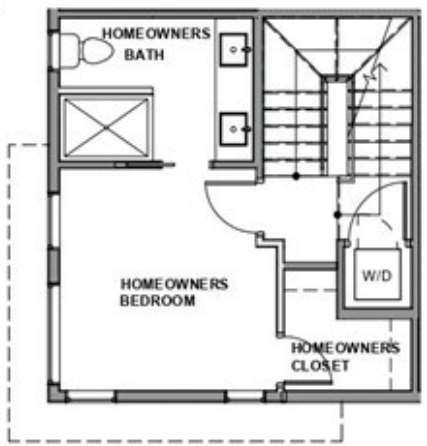

3934D

Level 1

Level 2

Level 3

Rooftop Deck

3934D S Pearl Street, Seattle, WA 98118
 Approx 1108 SF | 2 Beds | 2.25 Baths

 Floor plans are provided for illustrative and general informational purposes only. In a continuing effort to improve our products and designs, final construction elevations, square footages, floor plan layouts and/or materials and colors may vary. Buyer to verify all information to their own satisfaction.

Habitat for the Modern Life Form.

PEARL

3930, 3936, 3940 S Pearl St, Seattle, WA 98118

3930, Units A1 - B6
 3934, Units A - D
 3936, Units A - B
 3940, Units A1 - A5

info@shelterhs.com | 206.486.9209

shelterhomesseattle.com

Floor plans are provided for illustrative and general informational purposes only. In a continuing effort to improve our products and designs, final construction elevations, square footages, floor plan layouts and/or materials and colors may vary. Buyer to verify all information to their own satisfaction.