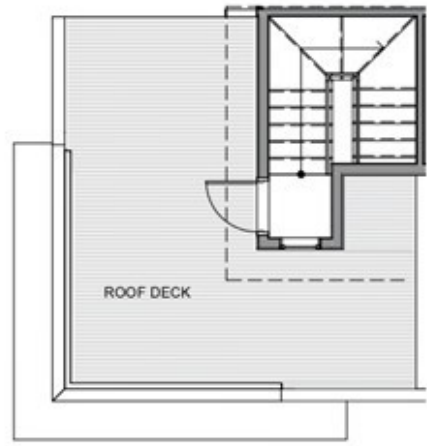

3934D

Level 1

Level 2

Level 3

Rooftop Deck

3934D S Pearl Street, Seattle, WA 98118
 Approx 1108 SF | 2 Beds | 2.25 Baths

 Floor plans are provided for illustrative and general informational purposes only. In a continuing effort to improve our products and designs, final construction elevations, square footages, floor plan layouts and/or materials and colors may vary. Buyer to verify all information to their own satisfaction.

Floor plans are provided for illustrative and general informational purposes only. In a continuing effort to improve our products and designs, final construction elevations, square footages, floor plan layouts and/or materials and colors may vary. Buyer to verify all information to their own satisfaction.